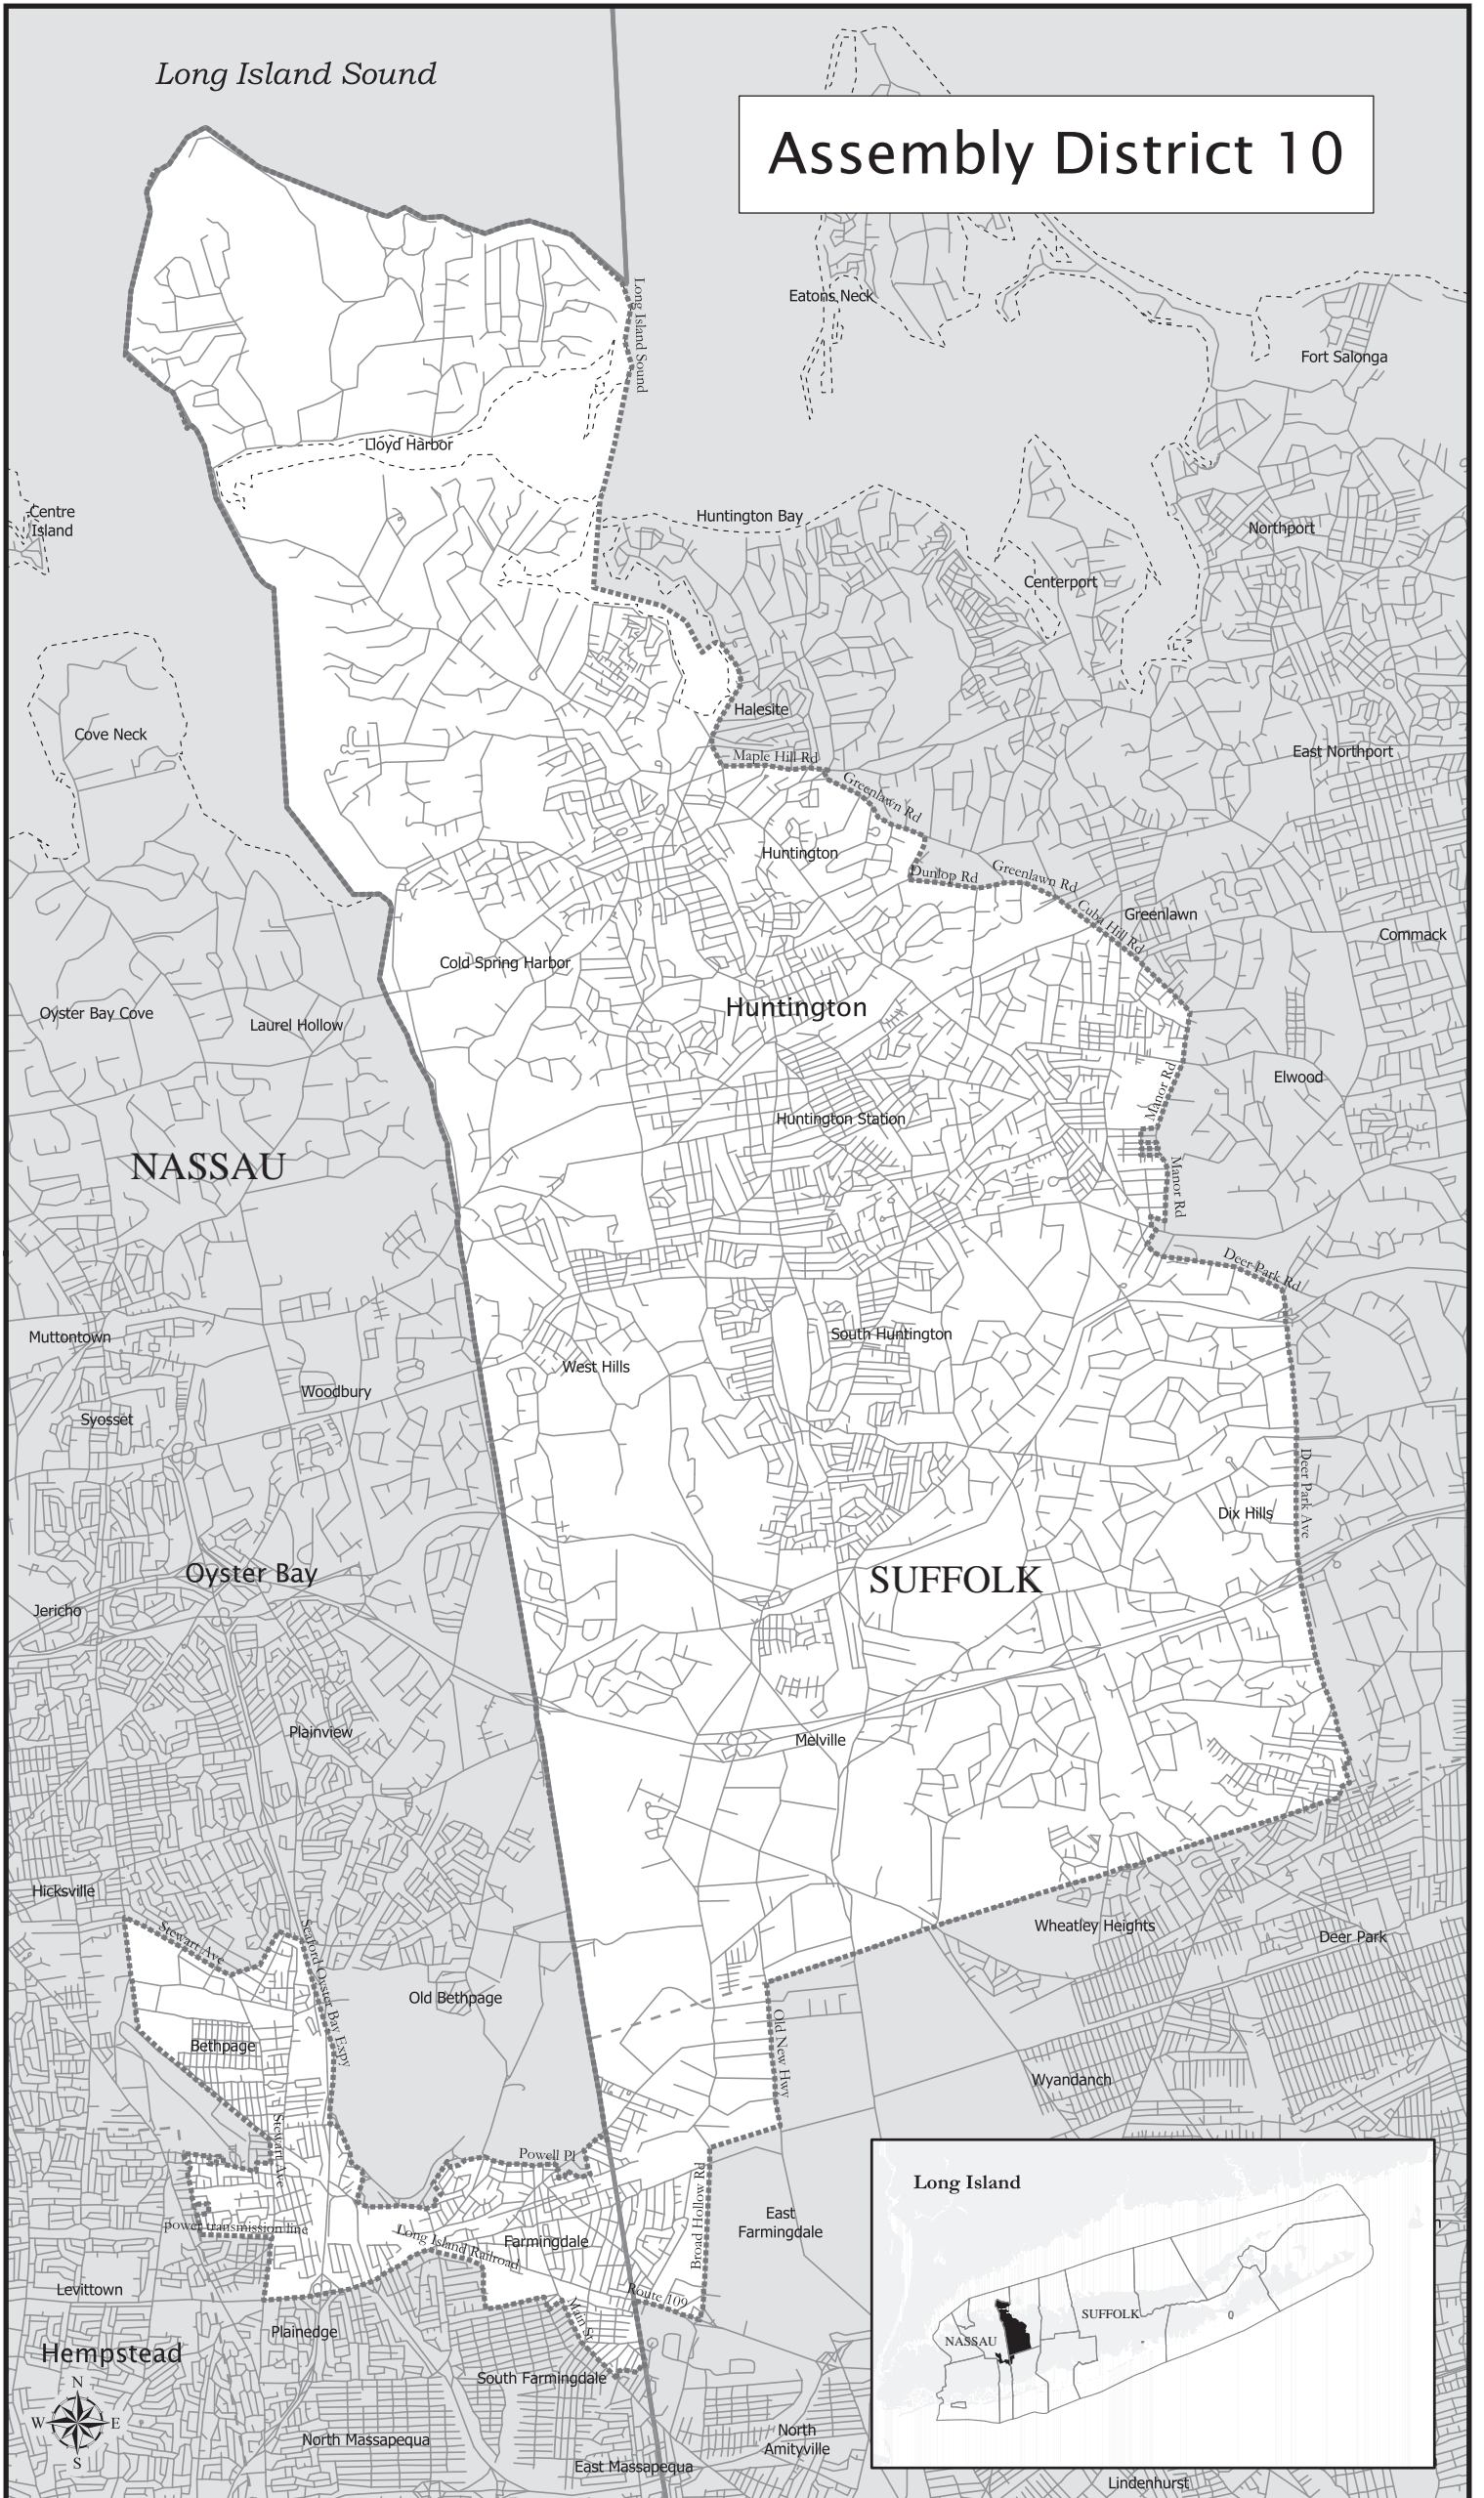

Long Island Sound

Assembly District 10

Eatons Neck

Fort Salonga

Lloyd Harbor

Huntington Bay

Northport

Centre Island

Centerport

Cove Neck

Halesite

East Northport

Oyster Bay Cove

Laurel Hollow

Cold Spring Harbor

Huntington

North Massapequa

East Massapequa

Lindenhurst